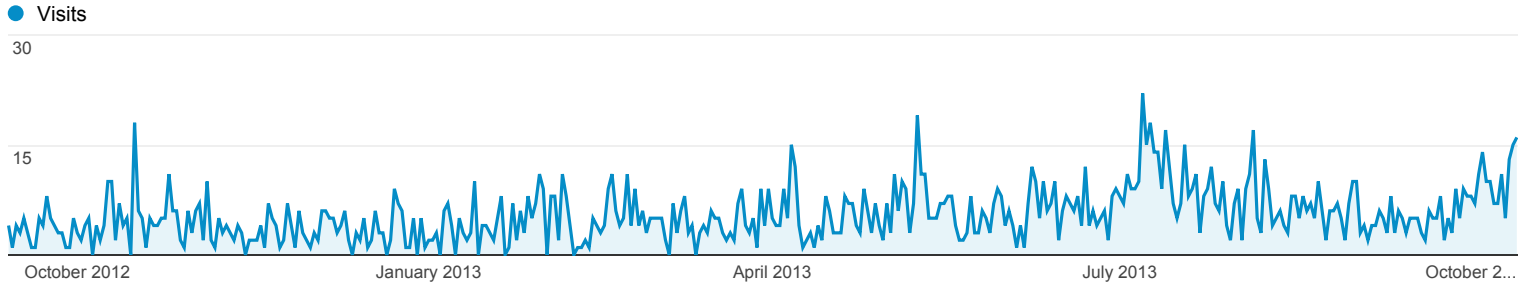

Sep 13, 2012 - Oct 13, 2013

Audience Overview

All Visits
100.00%

Overview

1,743 people visited this site

Language	Visits	% Visits
1. en-us	1,974	91.05%
2. en	80	3.69%
3. ar	46	2.12%
4. fr	24	1.11%
5. en-gb	10	0.46%
6. c	7	0.32%
7. en_us	4	0.18%
8. tr	4	0.18%
9. fr-fr	3	0.14%
10. ar-ae	2	0.09%