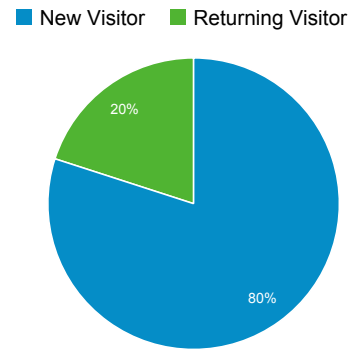

Sep 13, 2012 - Oct 13, 2013

Audience Overview

All Visits
100.00%

Overview

1,743 people visited this site

Language	Visits	% Visits
1. en-us	1,974	91.05%
2. en	80	3.69%
3. ar	46	2.12%
4. fr	24	1.11%
5. en-gb	10	0.46%
6. c	7	0.32%
7. en_us	4	0.18%
8. tr	4	0.18%
9. fr-fr	3	0.14%
10. ar-ae	2	0.09%