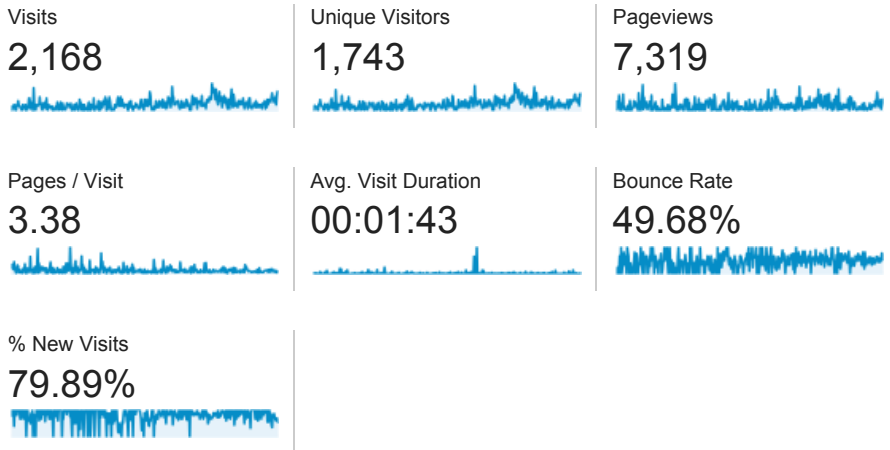

Sep 13, 2012 - Oct 13, 2013

Audience Overview

All Visits
100.00%

Overview

1,743 people visited this site

Language	Visits	% Visits
1. en-us	1,974	91.05%
2. en	80	3.69%
3. ar	46	2.12%
4. fr	24	1.11%
5. en-gb	10	0.46%
6. c	7	0.32%
7. en_us	4	0.18%
8. tr	4	0.18%
9. fr-fr	3	0.14%
10. ar-ae	2	0.09%